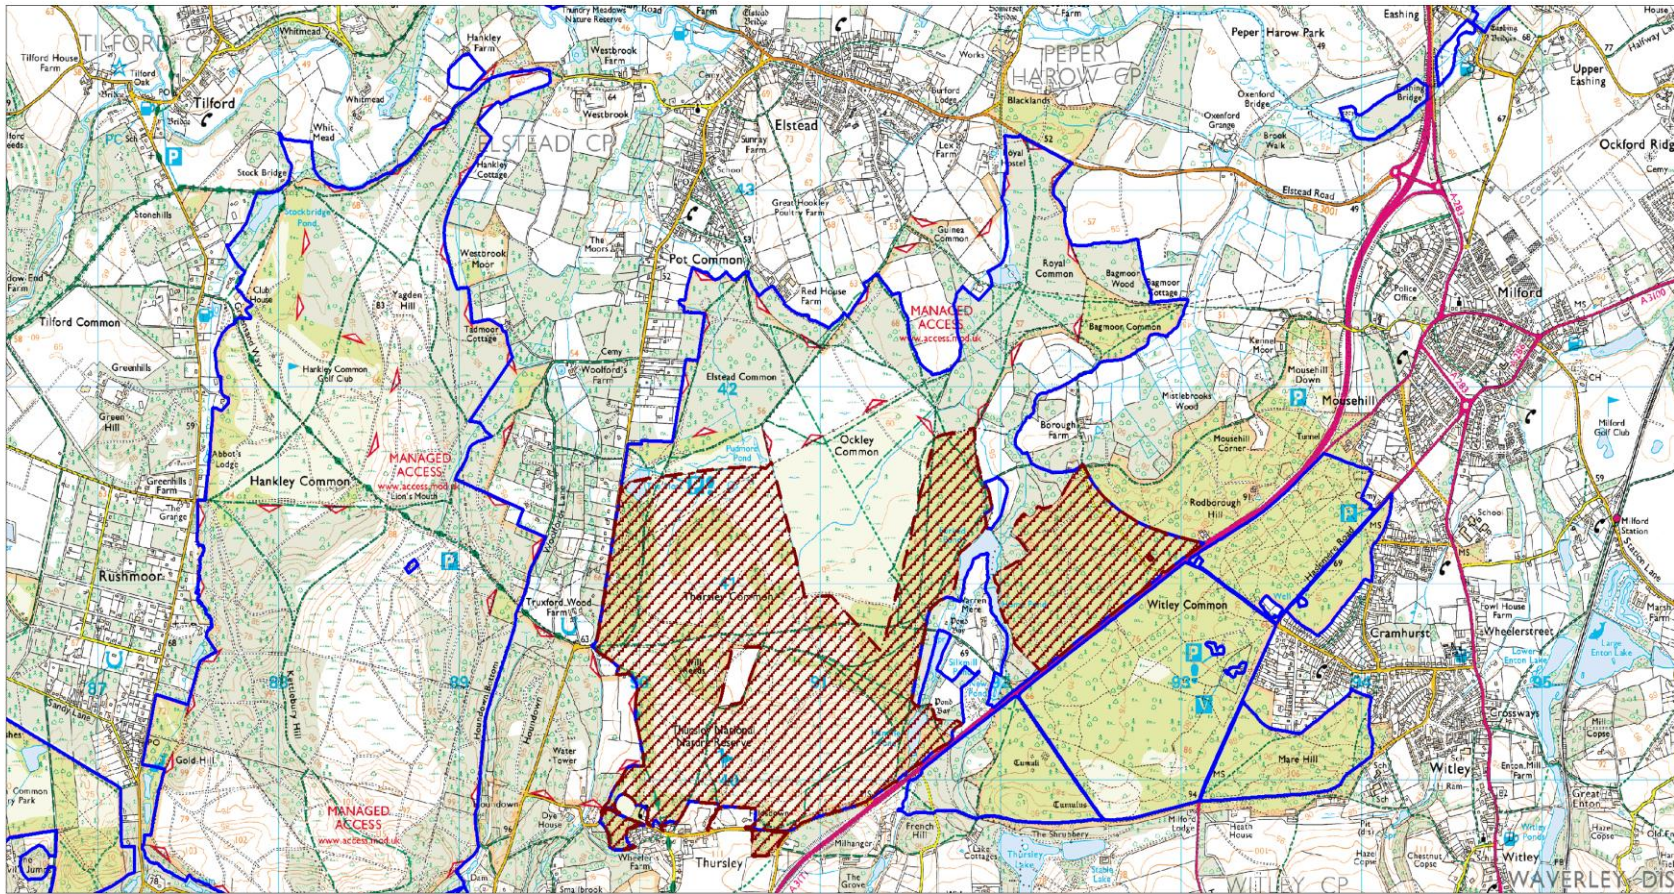

4.1 Location of Thursley National Nature Reserve

Thursley National Nature Reserve Location

Scale 1:50000 Map 1 of 1
0 1 2 3km
0 2500 5000 7500ft.

Drawn by: Malcolm Emery
Date: 2/3/2012
Ref: su91934152
© Natural England 2012

↑ Grid North
Natural England

SSSI Boundaries

NNR Boundary